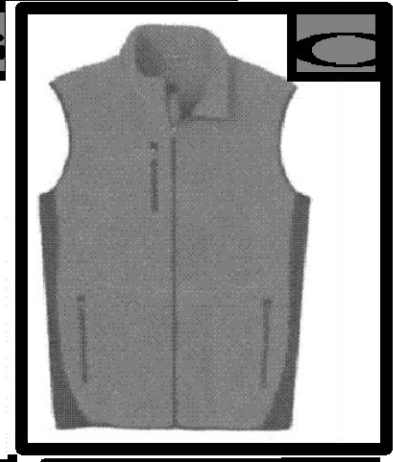

# BRONZE LEVEL

A. Rolling Duffel Bag

21" x 9" x 14"

B. Ladies Vest

Port Authority

C. Men Vest

Port Authority

Black or Charcoal

D. Audra Clock

By Howard Miller

E. Wall Plaque

F. Coach's Style Jacket

G. Baseball Style

Jacket