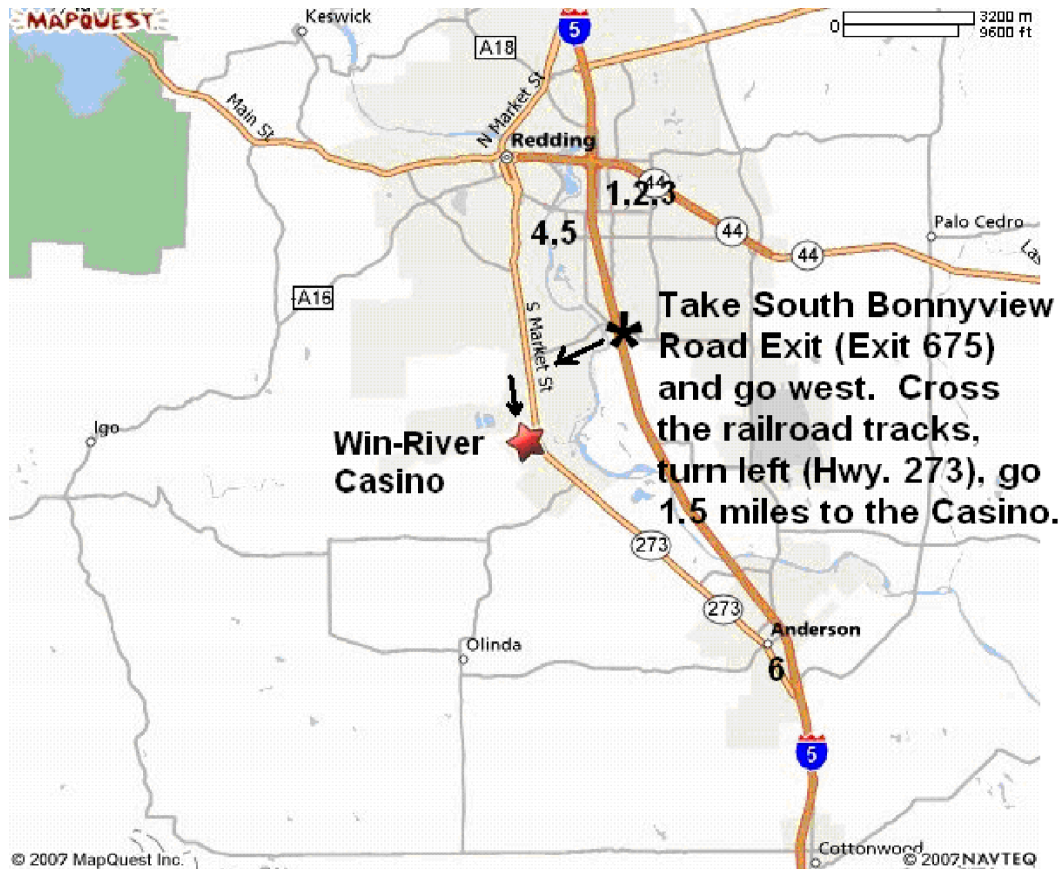

**Note: We encourage out of town cribbage players to patronize our generous site sponsor, Win-River Resort & Casino. The Win-River Hotel provides great value and convenience. You may also consider the Hilton Garden Inn (530-226-5111) located at Exit 675. The following are other options, among many in the greater Redding area. We neither endorse nor vouch for their quality or value.**

**Numbers on map show the approximate locations of motels.**

**1 – Comfort Inn**

850 Mistletoe Lane, Redding, 530-221-4472

**2 – La Quinta Inn**

2180 Hilltop Drive, Redding, 530-221-8200

**3 – Quality Inn**

2059 Hilltop Drive, Redding, 530-221-6530

**4 – Red Lion Inn & Suites**

536 E. Cypress Avenue, Redding, 530-223-1600

**5 – Motel 6**

2385 Bechelli Lane, Redding, 530-221-0562

**6 – Baymont Inn**

2040 Arby Way, Anderson, 530-365-6100