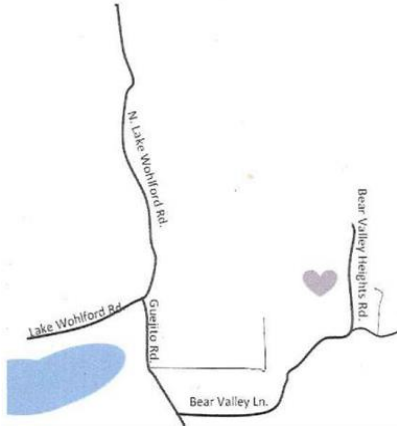

Please make check payable and mail to:

Escondido Equestrian Center
26002 Bear Valley Heights Road
Escondido, CA 92027

Reasonably priced hotel/motel rooms available in Escondido
-as well as nearby casino hotels-
Valley View Hotel & Casino (Tele. 866-843-9946) is within 3 miles
Harrah's Rincon Hotel & Casino (Tele. 760-751-3100) is within 7 miles

~ Directions ~

From I-15: Exit “El Norte Parkway” and head east. Turn left onto Valley Parkway, continue 0.8 miles and turn right at light onto Lake Wohlford Road. Drive 4.5 miles and turn onto Guejito Road (the first right after the lake). In 0.5 miles take Bear Valley Lane on left and then take the next left onto Bear Valley Heights. *Look for the yellow Escondido Equestrian Center signage.*